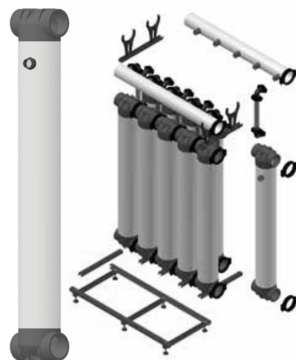

dizzer® L 0.9 MB 55 vertical

FlexiKit for T-Rack 3.0 2 rows

FlexiKit for T-Rack 3.0 4 rows

Flexible 2" Composite Coupling Set

Flexible 6" Composite Coupling Set

Flange Adapter Cap DN 150 x 6"

Blind Cap 6"

Blind Cap 6" with G2" thread